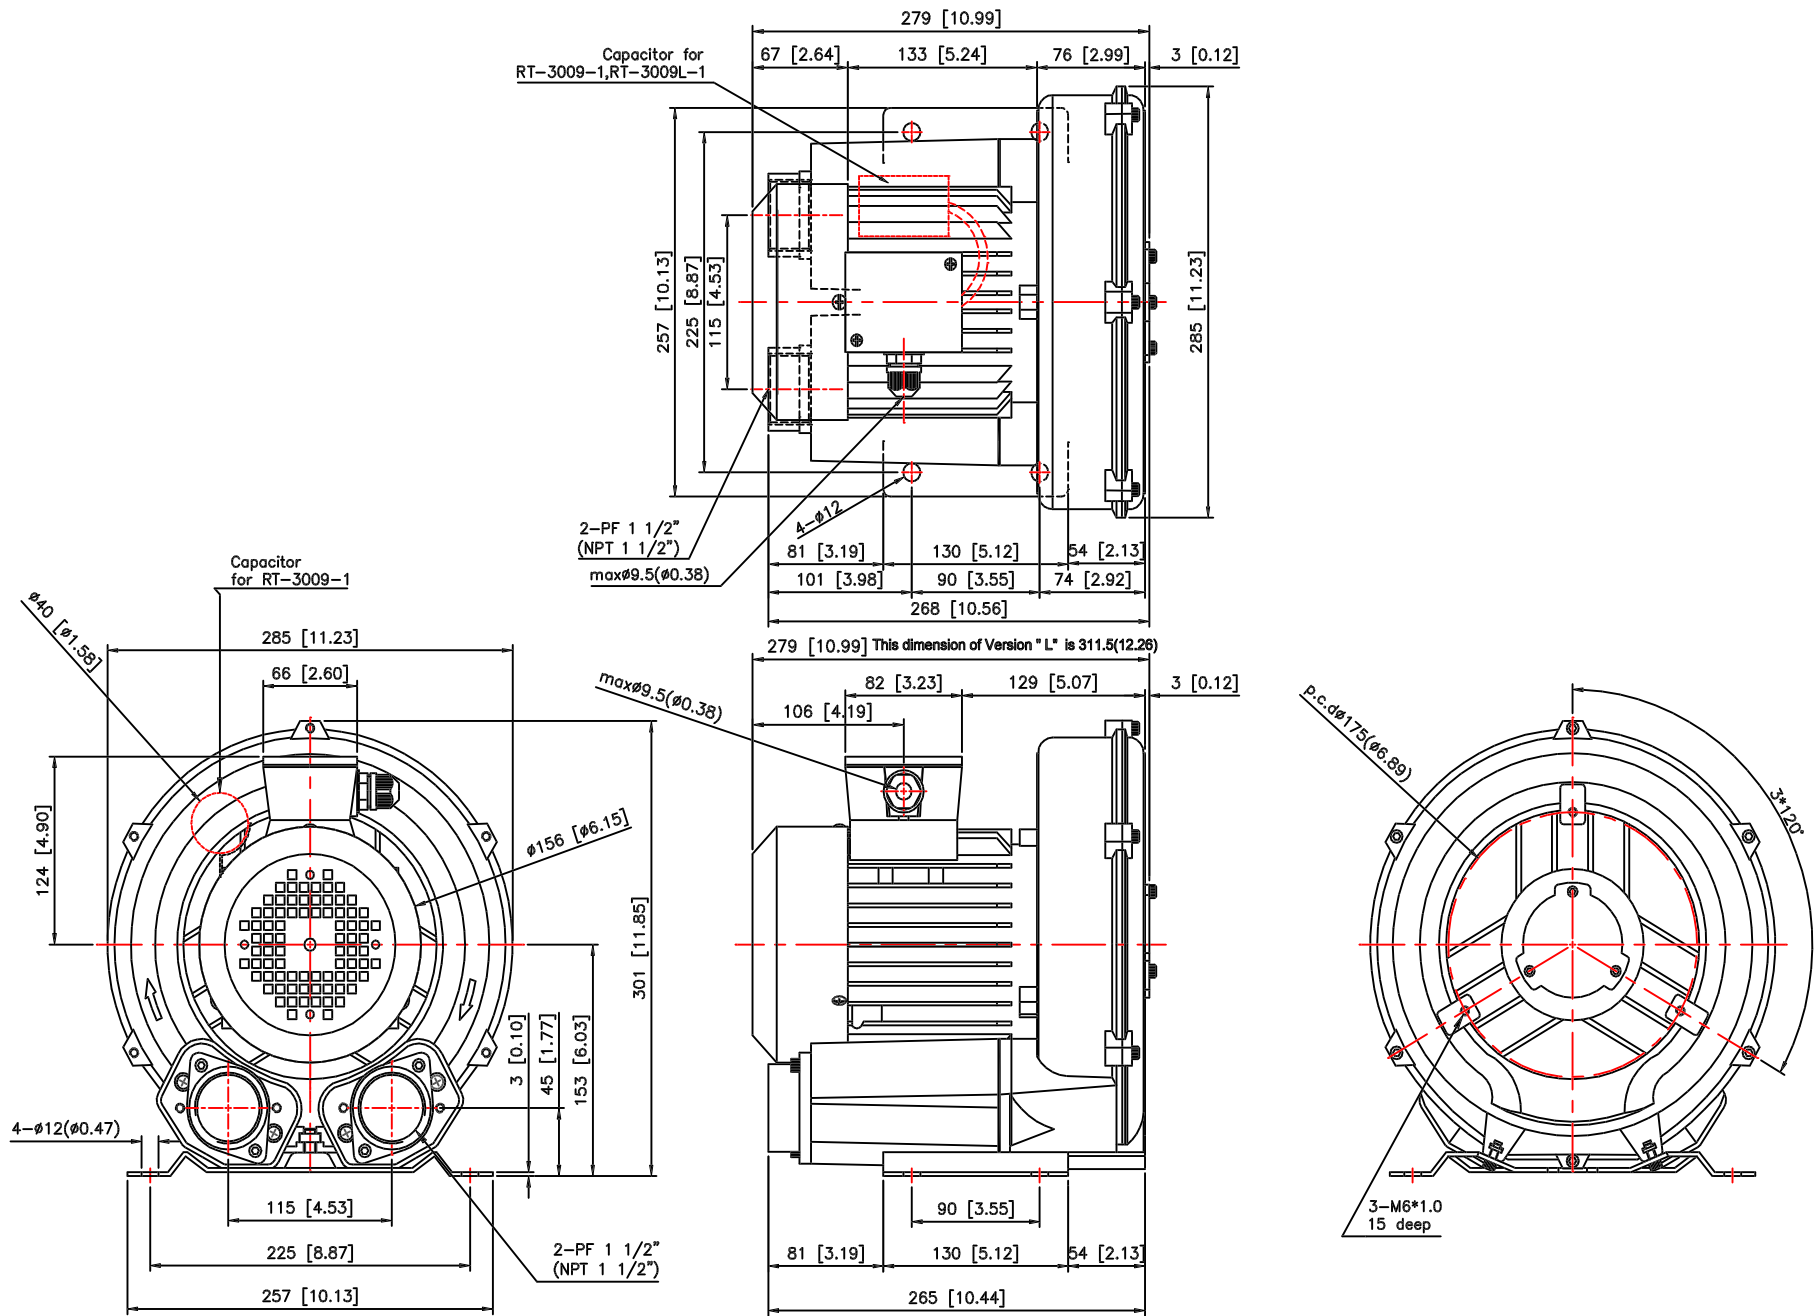

RT-3009
 RT-3009-1
 RT-3009L
 RT-3009L-1
 RT-3011
 RT-3015

Drawing name : RT-3series(new version)

Design by

Date :

Scale : 1 : 6

Unit : mm(")

Material :