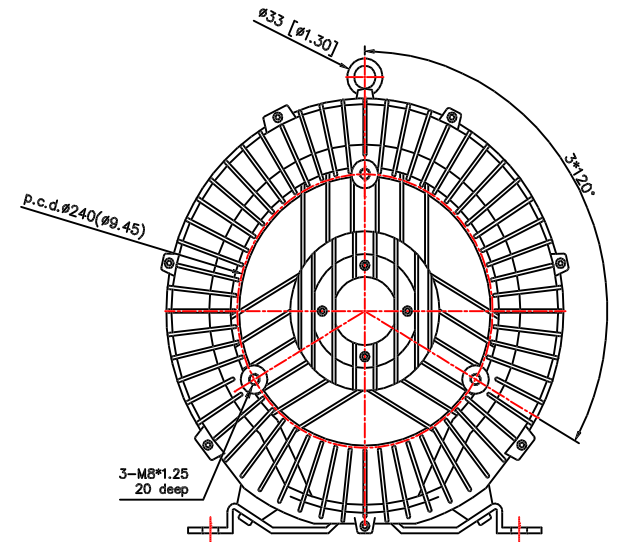

RT-5026-2
 RT-5026
 RT-6037-2
 RT-6037
 RT-6046

Drawing name : RT-5 & 6series

Design by [] Date : [] Scale : 1 : 8 Unit : mm (") Material :