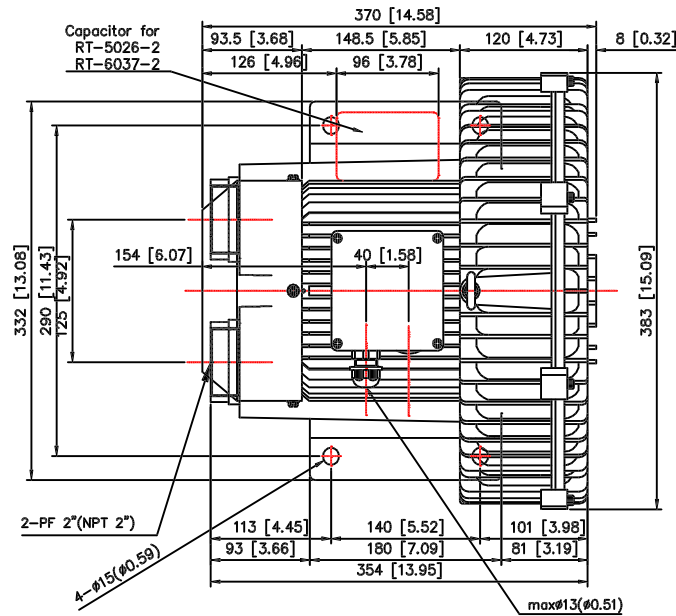

RT-5026-2
 RT-5026
 RT-6037-2
 RT-6037
 RT-6046

Drawing name : RT-5 & 6series

Design by [] Date : [] Scale : 1 : 8 Unit : mm (") Material :