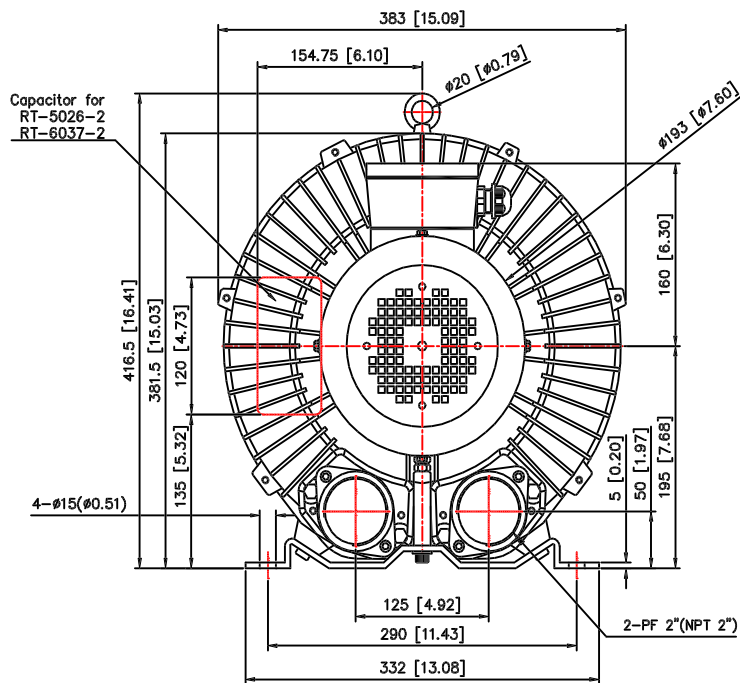

RT-5026-2
 RT-5026
 RT-6037-2
 RT-6037
 RT-6046

Drawing name : RT-5 & 6series

Design by [] Date : [] Scale : 1 : 8 Unit : mm (") Material :